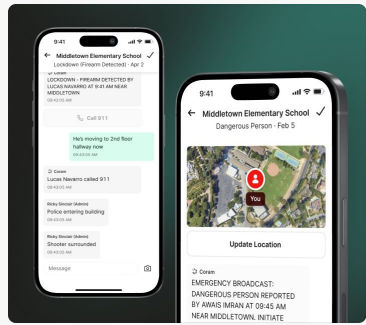

Web browser

Android & iOS app

Emergency Management System

Manage every crisis:

- 1 Mobile first design
- 2 Live group chat
- 3 From first alert to full resolution
- 4 Highly customizable alerts

Command Center for Crises

Step 1 •

Proactively Detect and Trigger Alerts

- ✓ Panic button at your fingertips

Step 2 •

Broadcast Alerts Without Delay

- ✓ Alerts broadcasted in real-time. By passing silent mode

Step 3 •

Coordinate the Response Live

- ✓ Two-way chat interfaces keeps everyone in the loop

Step 4 •

Resolve Safely, Reunify Smoothly

- ✓ Account for every individual once the emergency is resolved

Coram EMS

Identify, Manage and Resolve Emergencies