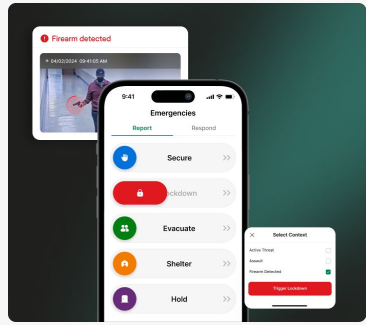

Coram Point Mini

Ultra Efficient AI CCTV Workhorse

Rugged, Reliable, Mini Form Factor

No Compromise on Physical Security

Supports Up to 4 IP Cameras

Same Transparent Licensing

Unified Cloud Dashboard

Single pane of glass for all cameras, across locations

Web browser

Android & iOS app

Emergency Management System

Manage every crisis:

- 1 Mobile first design
- 2 Live group chat
- 3 From first alert to full resolution
- 4 Highly customizable alerts

Command Center for Crises

Step 1 •

Proactively Detect and Trigger Alerts

- ✓ Panic button at your fingertips

Step 2 •

Broadcast Alerts Without Delay

- ✓ Alerts broadcasted in real-time. By passing silent mode

Step 3 •

Coordinate the Response Live

- ✓ Two-way chat interfaces keeps everyone in the loop

Step 4 •

Resolve Safely, Reunify Smoothly

- ✓ Account for every individual once the emergency is resolved

Coram EMS

Identify, Manage and Resolve Emergencies