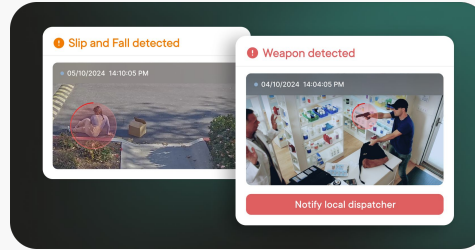

Coram AI Overview

All-in-One Security Platform

Software

Modern VMS

Advanced alerts

Emergency management

Hardware

AI NVR

Cameras

Door access control

Card readers

One Platform. Every Industry. 1 Billion+ Events Daily.

Loved by Customers

Daniel S.
Enterprise (> 1000 emp.)

5/1/2025

★★★★★ 5.0 out of 5

Step 1 •

Proactively Detect and Trigger Alerts

- ✓ Panic button at your fingertips

Step 2 •

Broadcast Alerts Without Delay

- ✓ Alerts broadcasted in real-time. By passing silent mode

Step 3 •

Coordinate the Response Live

Proactively Identify Threats with AI

One-Tap Emergency Actions

Lockdowns, Sirens and Deterrents

Deep Customization

Coram is the Platform of Choice

All-in-One Platform

01. Unified video security, access control, and EMS
02. Single vendor for hardware + software
03. Compatible with any IP camera - no vendor lock-in
04. Expanding fast: Intercoms, Sensors, Panic Buttons coming soon