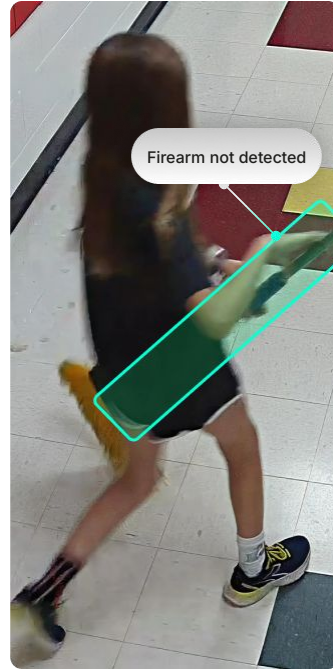

Can you beat AI?