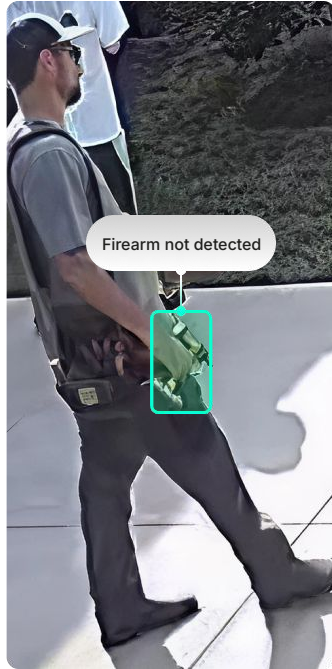

Can you beat AI?