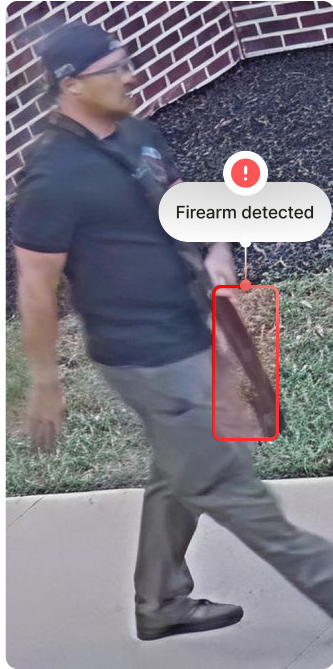

Can you beat AI?