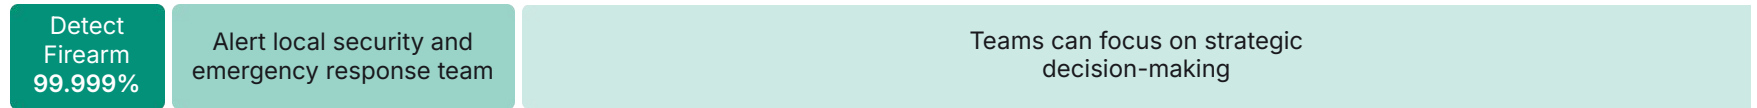

Minimizing human interaction in security alerts is vital for speed and accuracy

Human verified weapon detections