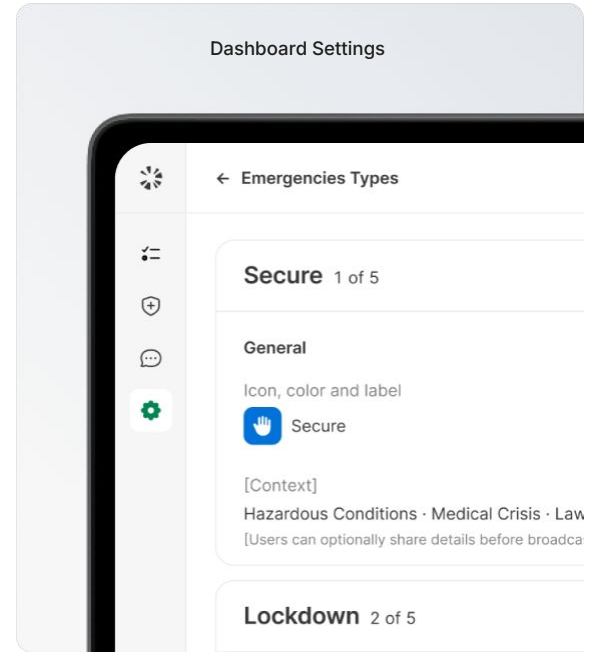

Web browser

Android & iOS app

Emergency Management System

Manage every crisis:

- 1 Mobile first design
- 2 Live group chat
- 3 From first alert to full resolution
- 4 Highly customizable alerts

Command Center for Crises

Step 1 •

Proactively Detect and Trigger Alerts

- ✓ Panic button at your fingertips

Step 2 •

Broadcast Alerts Without Delay

- ✓ Alerts broadcasted in real-time. By passing silent mode

Step 3 •

Coordinate the Response Live

- ✓ Two-way chat interfaces keeps everyone in the loop

Step 4 •

Resolve Safely, Reunify Smoothly

- ✓ Account for every individual once the emergency is resolved

Coram EMS

Identify, Manage and Resolve Emergencies

Proactively Identify Threats with AI

One-Tap Emergency Actions

Lockdowns, Sirens and Deterrents

Deep Customization

Coram is the Platform of Choice

All-in-One Platform

01. Unified video security, access control, and EMS
02. Single vendor for hardware + software
03. Compatible with any IP camera - no vendor lock-in
04. Expanding fast: Intercoms, Sensors, Panic Buttons coming soon