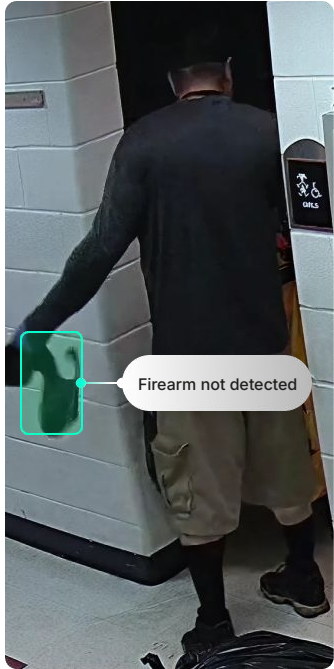

Can you beat AI?