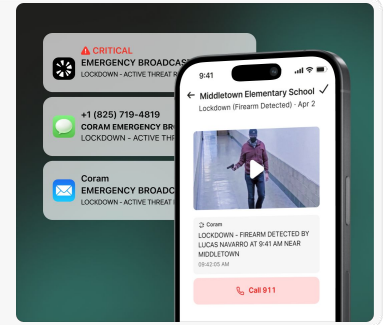

Web browser

Android & iOS app

Emergency Management System

Manage every crisis:

- 1 Mobile first design
- 2 Live group chat
- 3 From first alert to full resolution
- 4 Highly customizable alerts

Command Center for Crises

Step 1 •

Proactively Detect and Trigger Alerts

- ✓ Panic button at your fingertips

Step 2 •

Broadcast Alerts Without Delay

- ✓ Alerts broadcasted in real-time. By passing silent mode

Step 3 •

Coordinate the Response Live

- ✓ Two-way chat interfaces keeps everyone in the loop

Step 4 •

Resolve Safely, Reunify Smoothly

- ✓ Account for every individual once the emergency is resolved

Coram EMS

Identify, Manage and Resolve Emergencies

Proactively Identify Threats with AI

One-Tap Emergency Actions

Lockdowns, Sirens and Deterrents

Deep Customization

Coram is the Platform of Choice

All-in-One Platform

01. Unified video security, access control, and EMS
02. Single vendor for hardware + software
03. Compatible with any IP camera - no vendor lock-in
04. Expanding fast: Intercoms, Sensors, Panic Buttons coming soon