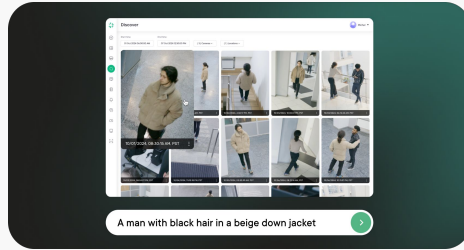

Coram AI Overview

All-in-One Security Platform

Software

Modern VMS

Advanced alerts

Emergency management

Hardware

AI NVR

Cameras

Door access control

Card readers

One Platform. Every Industry. 1 Billion+ Events Daily.

Loved by Customers

Daniel S.
Enterprise (> 1000 emp.)

5/1/2025

★★★★★ 5.0 out of 5