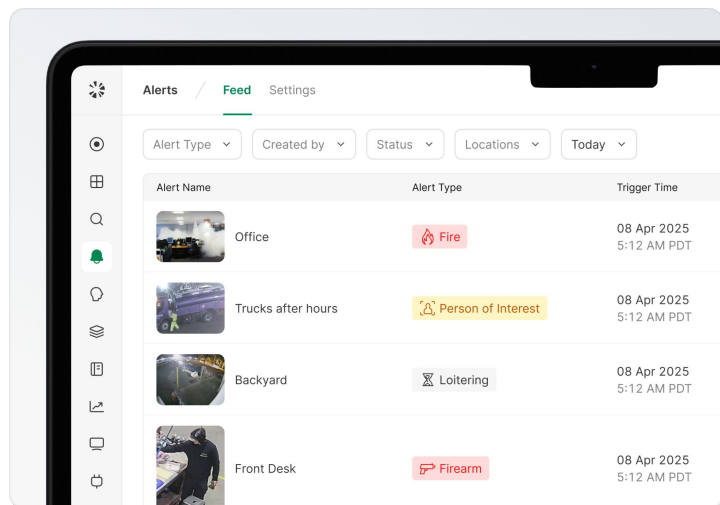

10 minutes setup and fully managed via cloud dashboard

30, 60, 90 days of storage (continuous 24/7 recording)

Coram Point is required to use Coram AI cloud dashboard

Up to 16 cameras

Up to 32 cameras

Up to 80 cameras

Coram Point Mini

Ultra Efficient AI CCTV Workhorse

Rugged, Reliable, Mini Form Factor

No Compromise on Physical Security

Supports Up to 4 IP Cameras

Same Transparent Licensing

Unified Cloud Dashboard

Single pane of glass for all cameras, across locations

Web browser

Android & iOS app

Emergency Management System

Manage every crisis:

- 1 Mobile first design
- 2 Live group chat
- 3 From first alert to full resolution
- 4 Highly customizable alerts

Command Center for Crises