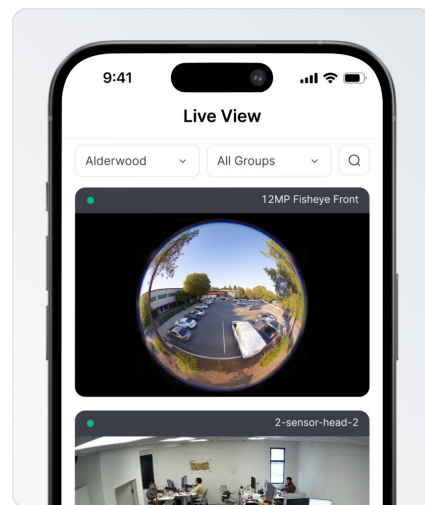

Coram Point Mini

Ultra Efficient AI CCTV Workhorse

Rugged, Reliable, Mini Form Factor

No Compromise on Physical Security

Supports Up to 4 IP Cameras

Same Transparent Licensing

Unified Cloud Dashboard

Single pane of glass for all cameras, across locations

Web browser

Android & iOS app

Emergency Management System

Manage every crisis:

- 1 Mobile first design
- 2 Live group chat
- 3 From first alert to full resolution
- 4 Highly customizable alerts

Command Center for Crises