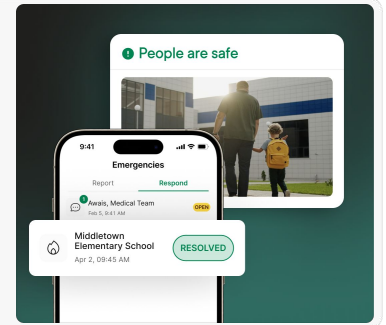

Web browser

Android & iOS app

Emergency Management System

Manage every crisis:

- 1 Mobile first design
- 2 Live group chat
- 3 From first alert to full resolution
- 4 Highly customizable alerts

Command Center for Crises

Step 1 •

Proactively Detect and Trigger Alerts

- ✓ Panic button at your fingertips

Step 2 •

Broadcast Alerts Without Delay

- ✓ Alerts broadcasted in real-time. By passing silent mode

Step 3 •

Coordinate the Response Live

- ✓ Two-way chat interfaces keeps everyone in the loop

Step 4 •

Resolve Safely, Reunify Smoothly

- ✓ Account for every individual once the emergency is resolved

Coram EMS

Identify, Manage and Resolve Emergencies

Proactively Identify Threats with AI

One-Tap Emergency Actions

Lockdowns, Sirens and Deterrents

Deep Customization

Coram is the Platform of Choice

All-in-One Platform

01. Unified video security, access control, and EMS
02. Single vendor for hardware + software
03. Compatible with any IP camera - no vendor lock-in
04. Expanding fast: Intercoms, Sensors, Panic Buttons coming soon