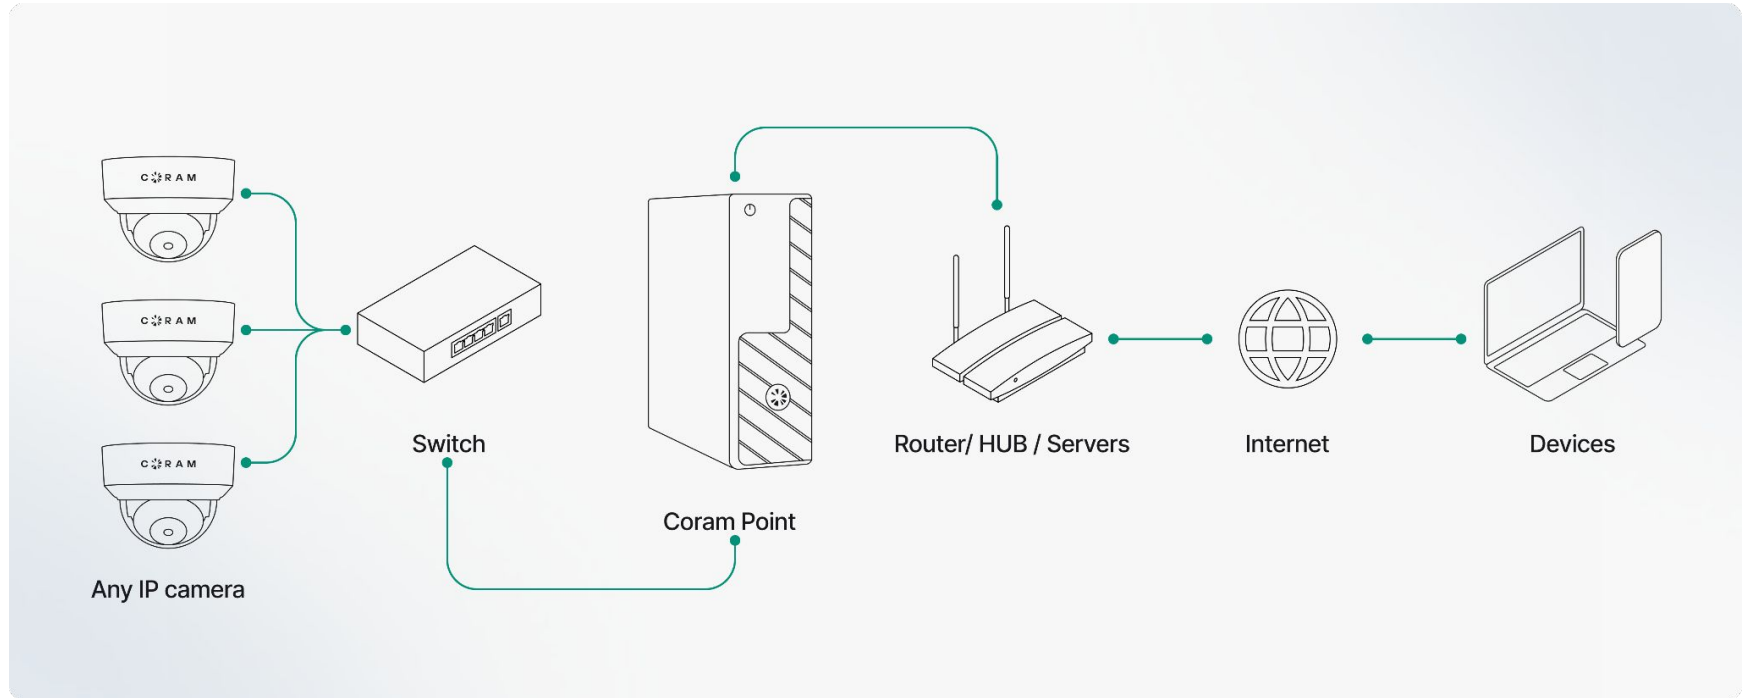

Traditional NVR Architecture

Closed Proprietary Architecture

Modern Architecture

Architecture Overview

Coram works with any IP camera

Choose from one of our complimentary cameras at no additional cost.

Works with any IP camera **100+ Brands**

High-End Camera Line-Up

4K cameras

5MP & 12MP Fisheye

4MP PTZ with 25x optical zoom

Panoramic Bullet

Multi sensor cameras

Coram Point: Plug & Play

No firewall or port forwarding required