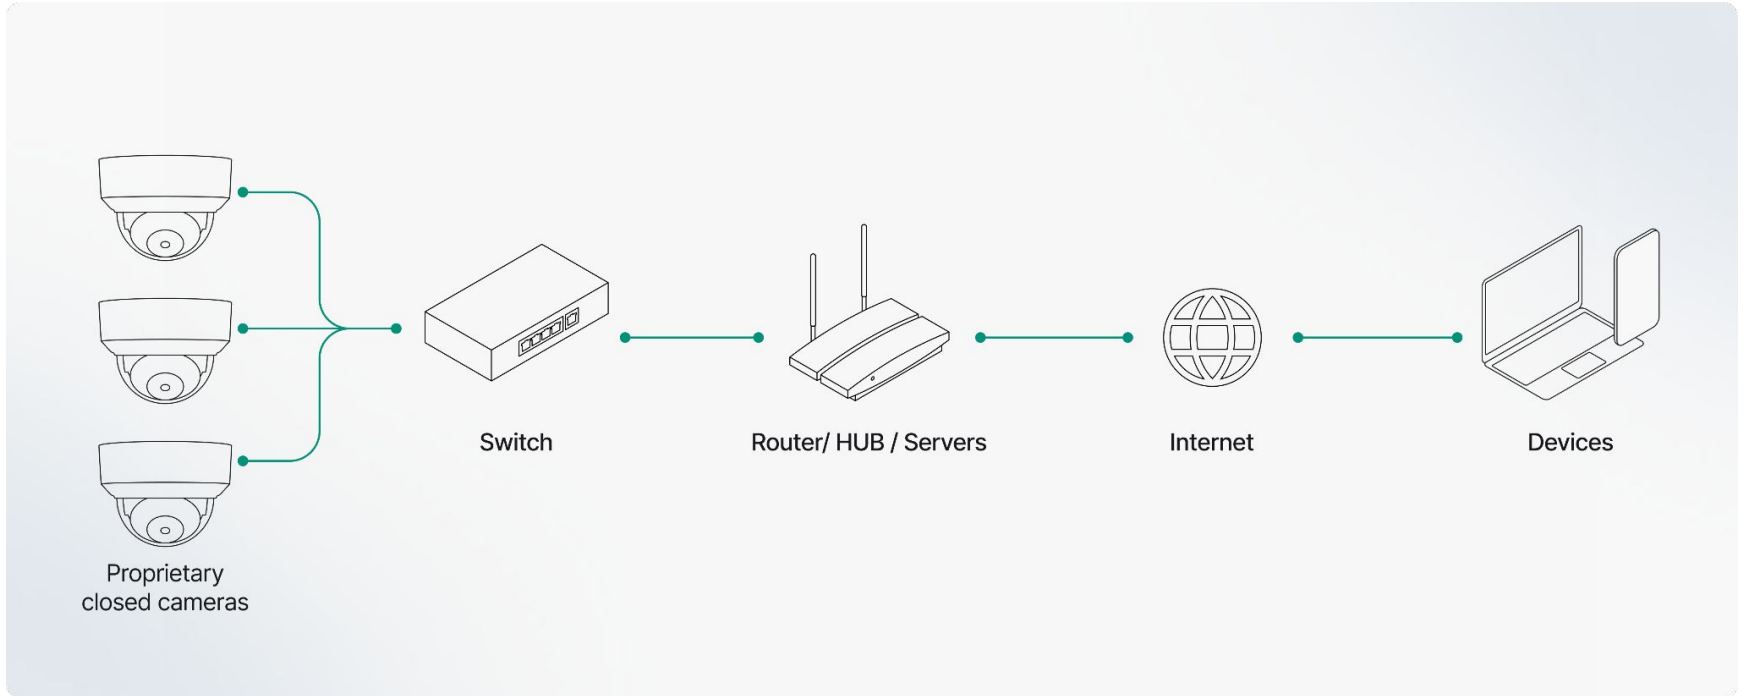

Traditional NVR Architecture

Closed Proprietary Architecture

Modern Architecture

Architecture Overview

Coram works with any IP camera

Choose from one of our complimentary cameras at no additional cost.

Works with any IP camera **100+ Brands**

High-End Camera Line-Up

4K cameras

5MP & 12MP Fisheye

4MP PTZ with 25x optical zoom

Panoramic Bullet

Multi sensor cameras

Coram Point: Plug & Play

No firewall or port forwarding required