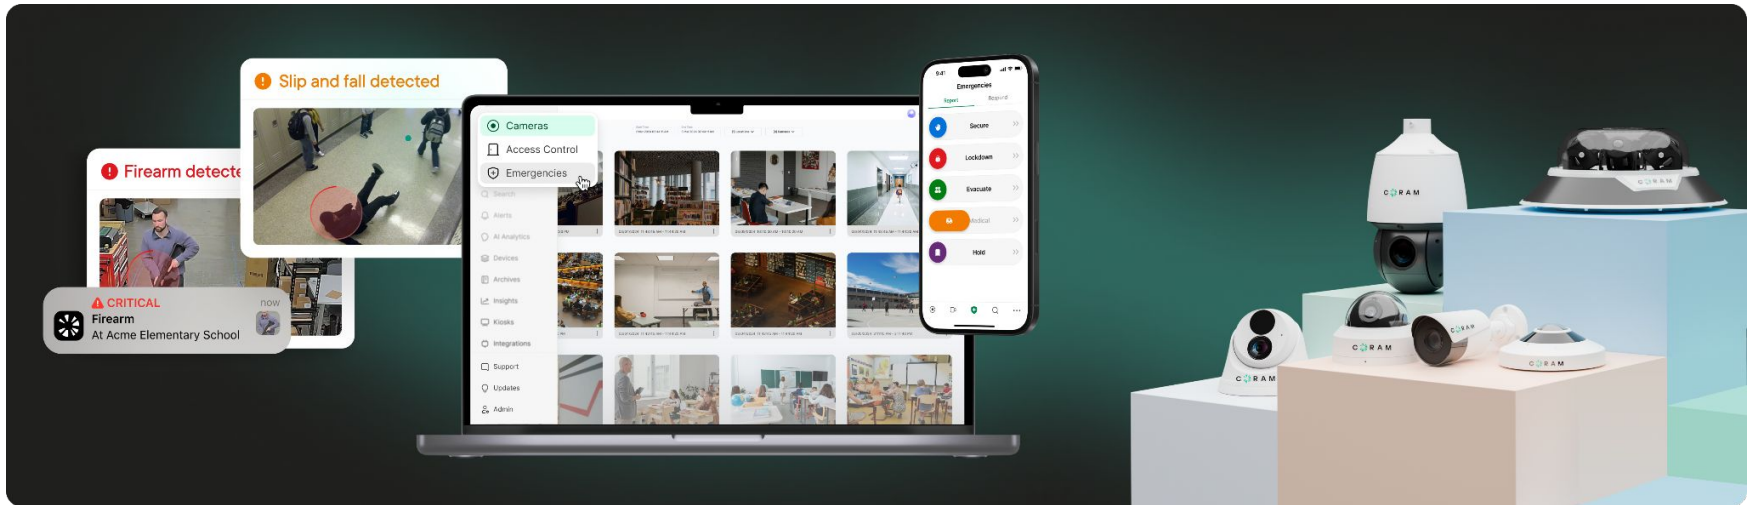

Coram AI Overview

All-in-One Security Platform

Software

Modern VMS

Advanced alerts

Emergency management

Hardware

AI NVR

Step 1 •

Proactively Detect and Trigger Alerts

- ✓ Panic button at your fingertips

Step 2 •

Broadcast Alerts Without Delay

- ✓ Alerts broadcasted in real-time. By passing silent mode

Step 3 •

Coordinate the Response Live

Proactively Identify Threats with AI

One-Tap Emergency Actions

Lockdowns, Sirens and Deterrents

Deep Customization

Coram is the Platform of Choice

All-in-One Platform

01. Unified video security, access control, and EMS
02. Single vendor for hardware + software
03. Compatible with any IP camera - no vendor lock-in
04. Expanding fast: Intercoms, Sensors, Panic Buttons coming soon