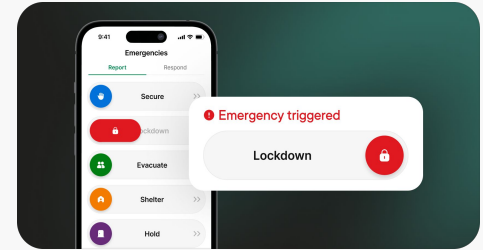

Coram AI Overview

All-in-One Security Platform

Software

Modern VMS

Advanced alerts

Emergency management

Hardware

AI NVR

Cameras

Door access control

Card readers

One Platform. Every Industry. 1 Billion+ Events Daily.

Loved by Customers

Daniel S.
Enterprise (> 1000 emp.)

5/1/2025

★★★★★ 5.0 out of 5

Step 1 •

Proactively Detect and Trigger Alerts

- ✓ Panic button at your fingertips

Step 2 •

Broadcast Alerts Without Delay

- ✓ Alerts broadcasted in real-time. By passing silent mode

Step 3 •

Coordinate the Response Live