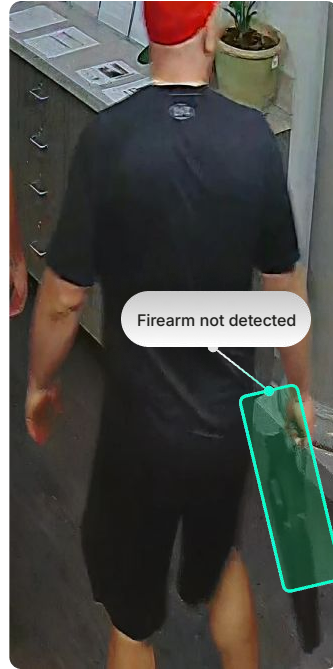

Can you beat AI?