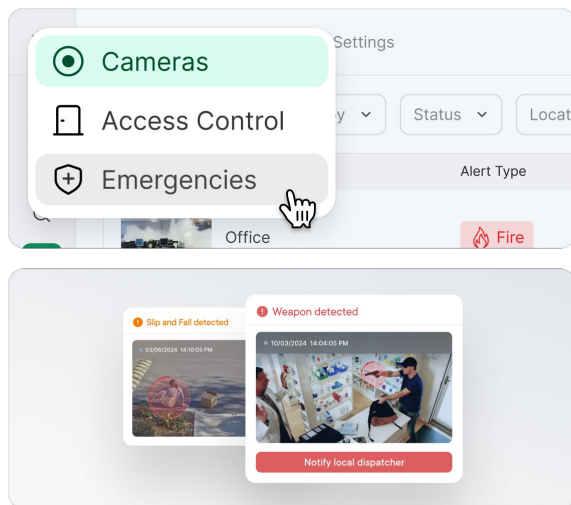

10 minutes setup and fully managed via cloud dashboard

30, 60, 90 days of storage (continuous 24/7 recording)

Coram Point is required to use Coram AI cloud dashboard

Up to 16 cameras

Up to 32 cameras

Up to 80 cameras

Coram Point Mini

Ultra Efficient AI CCTV Workhorse

Rugged, Reliable, Mini Form Factor

No Compromise on Physical Security

Supports Up to 4 IP Cameras

Same Transparent Licensing

Unified Cloud Dashboard

Single pane of glass for all cameras, across locations

Web browser

Android & iOS app

Emergency Management System

Manage every crisis:

- 1 Mobile first design
- 2 Live group chat
- 3 From first alert to full resolution
- 4 Highly customizable alerts

Command Center for Crises

Step 1 •

Proactively Detect and Trigger Alerts

- ✓ Panic button at your fingertips

Step 2 •

Broadcast Alerts Without Delay

- ✓ Alerts broadcasted in real-time. By passing silent mode

Step 3 •

Coordinate the Response Live