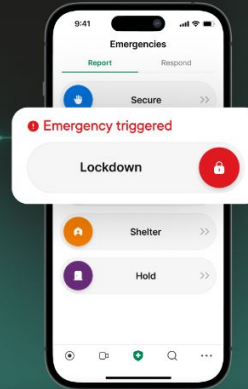

Coram Point Mini

Ultra Efficient AI CCTV Workhorse

Rugged, Reliable, Mini Form Factor

No Compromise on Physical Security

Supports Up to 4 IP Cameras

Same Transparent Licensing

Unified Cloud Dashboard

Single pane of glass for all cameras, across locations

Web browser

Android & iOS app

Emergency Management System

Manage every crisis:

- 1 Mobile first design
- 2 Live group chat
- 3 From first alert to full resolution
- 4 Highly customizable alerts

Command Center for Crises

Step 1 •

Proactively Detect and Trigger Alerts

- ✓ Panic button at your fingertips

Step 2 •

Broadcast Alerts Without Delay

- ✓ Alerts broadcasted in real-time. By passing silent mode

Step 3 •

Coordinate the Response Live