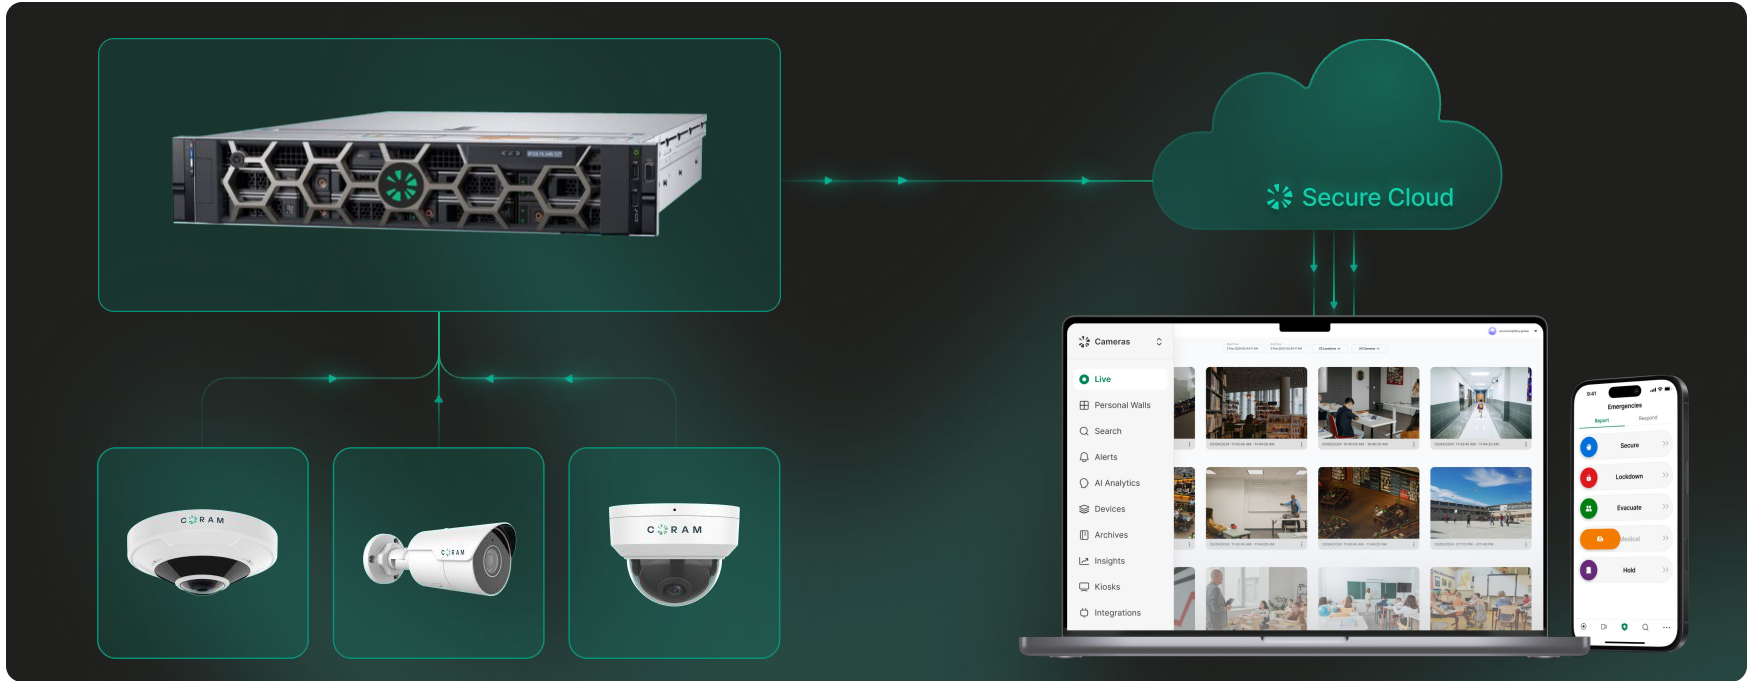

Traditional NVR Architecture

Closed Proprietary Architecture

Modern Architecture

Architecture Overview

Coram works with any IP camera

Choose from one of our complimentary cameras at no additional cost.

Works with any IP camera **100+ Brands**

High-End Camera Line-Up

4K cameras

5MP & 12MP Fisheye

4MP PTZ with 25x optical zoom

Panoramic Bullet

Multi sensor cameras

Coram Point: Plug & Play

No firewall or port forwarding required

10 minutes setup and fully managed via cloud dashboard

30, 60, 90 days of storage (continuous 24/7 recording)

Coram Point is required to use Coram AI cloud dashboard

Up to 16 cameras

Up to 32 cameras

Up to 80 cameras

Coram Point Mini

Ultra Efficient AI CCTV Workhorse

Rugged, Reliable, Mini Form Factor

No Compromise on Physical Security

Supports Up to 4 IP Cameras

Same Transparent Licensing

Unified Cloud Dashboard

Single pane of glass for all cameras, across locations