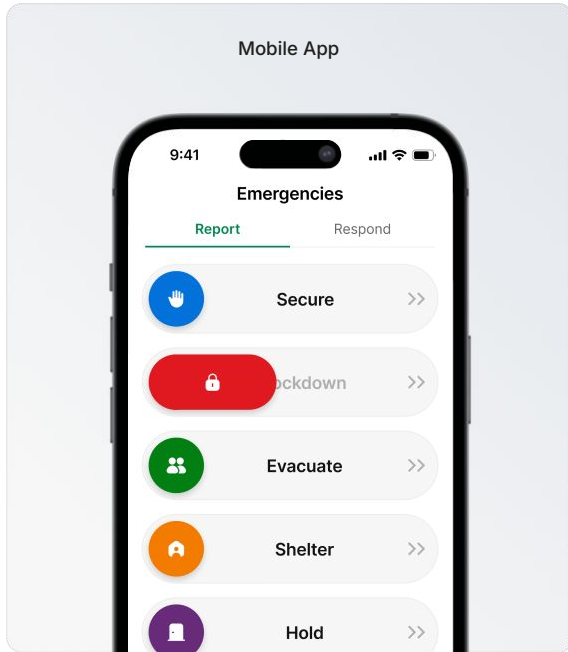

Web browser

Android & iOS app

Emergency Management System

Manage every crisis:

- 1 Mobile first design
- 2 Live group chat
- 3 From first alert to full resolution
- 4 Highly customizable alerts

Command Center for Crises

Step 1 •

Proactively Detect and Trigger Alerts

- ✓ Panic button at your fingertips

Step 2 •

Broadcast Alerts Without Delay

- ✓ Alerts broadcasted in real-time. By passing silent mode

Step 3 •

Coordinate the Response Live

- ✓ Two-way chat interfaces keeps everyone in the loop

Step 4 •

Resolve Safely, Reunify Smoothly

- ✓ Account for every individual once the emergency is resolved

Coram EMS

Identify, Manage and Resolve Emergencies

Proactively Identify Threats with AI

One-Tap Emergency Actions

Lockdowns, Sirens and Deterrents

Deep Customization

Coram is the Platform of Choice

All-in-One Platform

01. Unified video security, access control, and EMS
02. Single vendor for hardware + software
03. Compatible with any IP camera - no vendor lock-in
04. Expanding fast: Intercoms, Sensors, Panic Buttons coming soon